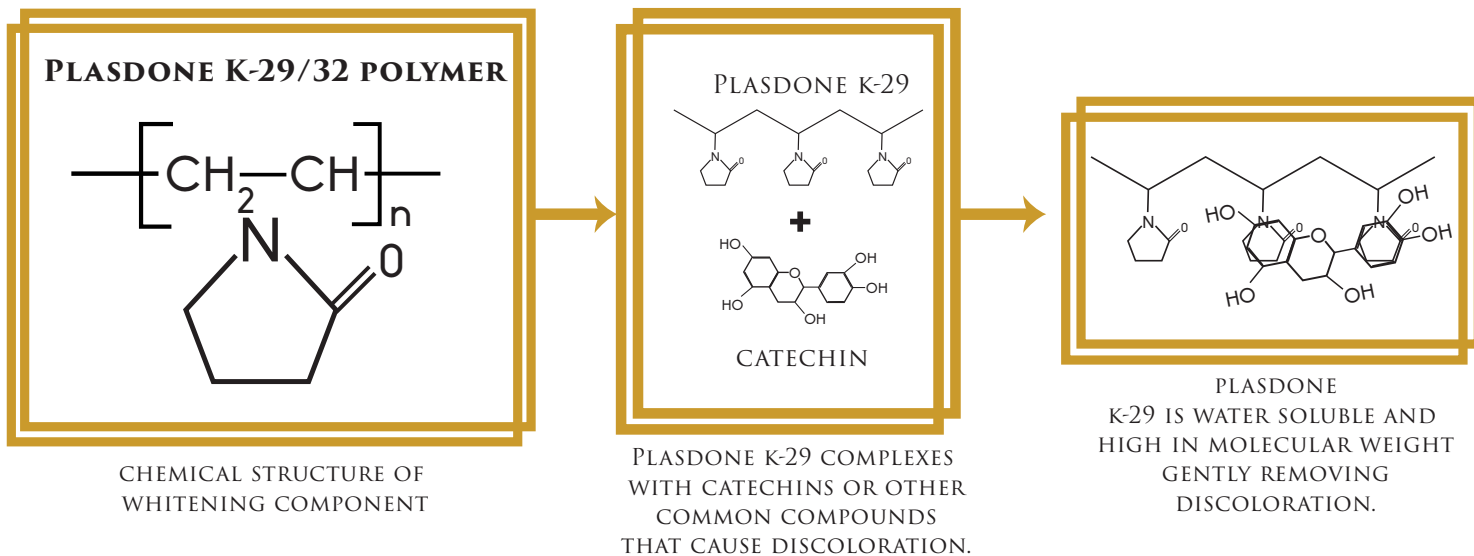

WHITENING COMPONENTS

HOW IT WORKS